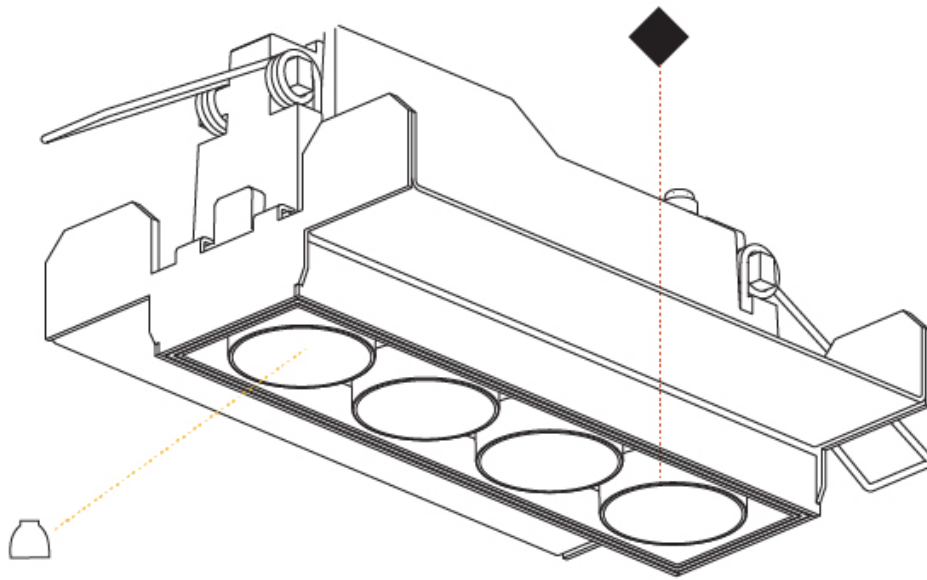

MAGIQ 4 CELL KORONA TRIMLESS

A35133-

PROJECT	_____
TYPE	_____
SPECIFIER	_____
QUANTITY	_____
DATE	_____