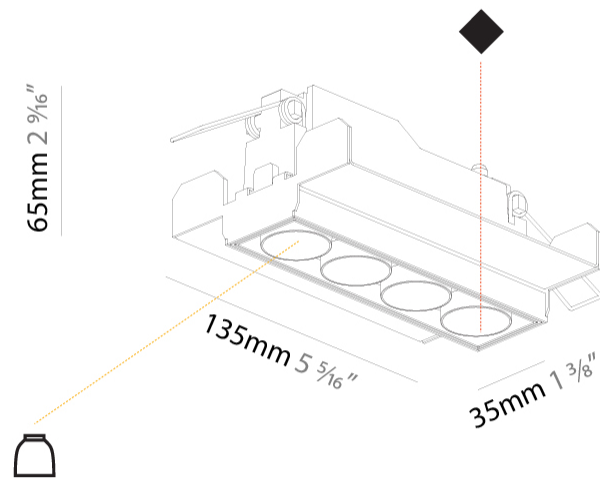

ELECTRICAL

Lamp Type: LED (Zhaga Standard)
Input Wattage (W): 14.3
Total Output Wattage (W): 13.3
Dimming: Tri-Mode (Non-Dimming and Phase Dimming (120Vac only) and 0-10V Dimming)
Driver Included: No
Driver Location: Recessed Housing
Driver Type: Constant Current - Universal
Driver Class: Class 2
Housing: See components
Input Voltage (V): 120 - 277
Constant Current (MA): 1050

LED

Number of LEDs: 4
Color Temperature (°K): 2700 / 3000 / 3500 / 4000
Max. Delivered Lumen (lm): 750 / 850 / 862 / 880
CRI: >90 CRI
Lamp Life (hrs): 50000
Upon Request: Special Color Temperature

OPTICAL

Reflector: 8 / 14 / 34
Upon Request: Special Beam Angles

RATINGS AND CERTIFICATIONS

Certified By: CSA Certified to UL and CSA Standards
Zaneen Lighting Inc. © 2024, 11800 388-3382, 1-416-247-9319, www.zaneen.com

For additional international specifications by adding 'INT' at the end of the existing Model #. For assistance on 'custom' specifications, contact zteam@zaneen.com.
In a constant effort to supply the best product, we reserve the right to change specifications or materials without notice. The most recent specification sheets are found at zaneen.com