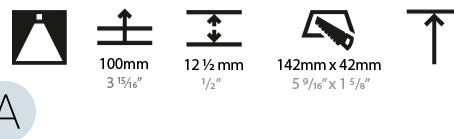

ELECTRICAL

Lamp Type: LED (Zhaga Standard)
Input Wattage (W): 14.3
Total Output Wattage (W): 13.3
Dimming: Tri-Mode (Non-Dimming and Phase Dimming (120Vac only) and 0-10V Dimming)
Driver Included: No
Driver Location: Recessed Housing
Driver Type: Constant Current - Universal
Driver Class: Class 2
Housing: See components
Input Voltage (V): 120 - 277
Constant Current (MA): 1050

LED

Number of LEDs: 4
Color Temperature (°K): 2700 / 3000 / 3500 / 4000
Max. Delivered Lumen (lm): 750 / 850 / 862 / 880
CRI: >90 CRI
Lamp Life (hrs): 50000
Upon Request: Special Color Temperature

OPTICAL

Reflector: 8 / 14 / 34
Upon Request: Special Beam Angles

RATINGS AND CERTIFICATIONS

Certified By: CSA Certified to UL and CSA Standards
Zaneen Lighting Inc. © 2024, 11800 388-3382, 1-416-247-9319, www.zaneen.com

For additional international specifications by adding 'INT' at the end of the existing Model #. For assistance on 'custom' specifications, contact zteam@zaneen.com.
In a constant effort to supply the best product, we reserve the right to change specifications or materials without notice. The most recent specification sheets are found at zaneen.com