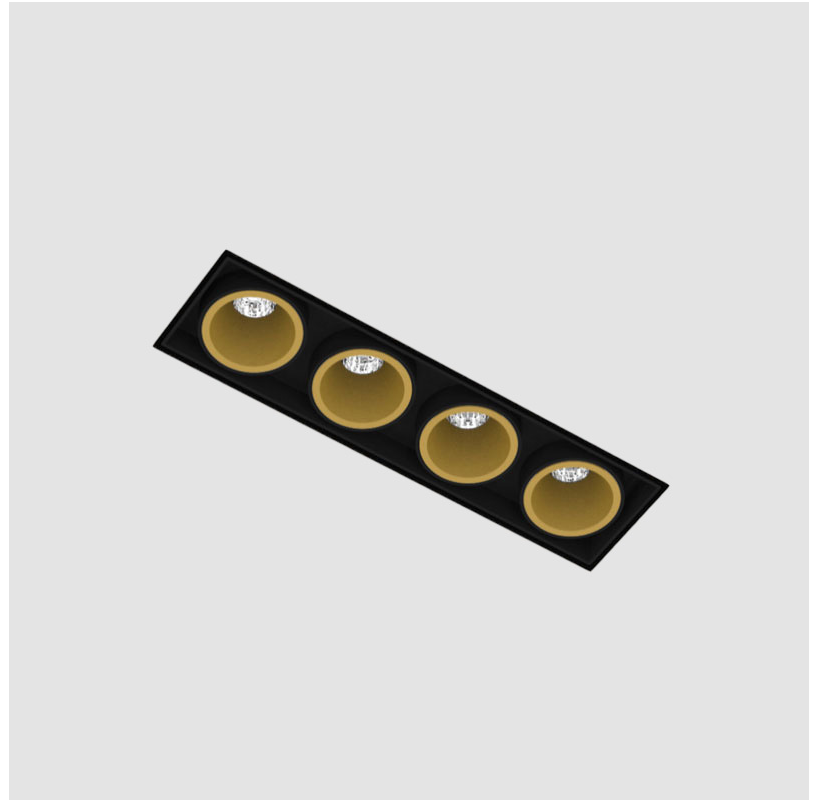

ELECTRICAL

Lamp Type: LED (Zhaga Standard)
Input Wattage (W): 14.3
Total Output Wattage (W): 13.3
Dimming: Tri-Mode (Non-Dimming and Phase Dimming (120Vac only) and 0-10V Dimming)
Driver Included: No
Driver Location: Recessed Housing
Driver Type: Constant Current - Universal
Driver Class: Class 2
Housing: See components
Input Voltage (V): 120 - 277
Constant Current (MA): 1050

LED

Number of LEDs: 4
Color Temperature (°K): 2700 / 3000 / 3500 / 4000
Max. Delivered Lumen (lm): 750 / 850 / 862 / 880
CRI: >90 CRI
Lamp Life (hrs): 50000
Upon Request: Special Color Temperature

OPTICAL

Reflector: 8 / 14 / 34
Upon Request: Special Beam Angles

RATINGS AND CERTIFICATIONS

Certified By: CSA Certified to UL and CSA Standards
Zaneen Lighting Inc. © 2024, 11800 388-3382, 1-416-247-9319, www.zaneen.com

For additional international specifications by adding 'INT' at the end of the existing Model #. For assistance on 'custom' specifications, contact zteam@zaneen.com.
In a constant effort to supply the best product, we reserve the right to change specifications or materials without notice. The most recent specification sheets are found at zaneen.com